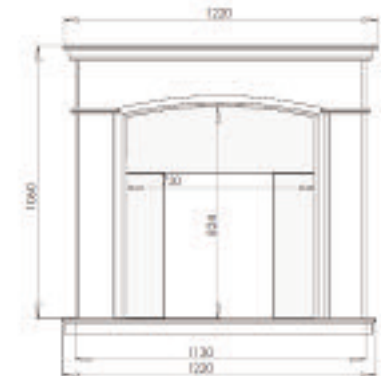

Exclusive Range from Fireline UK

fireline™

www.fireline.co.uk