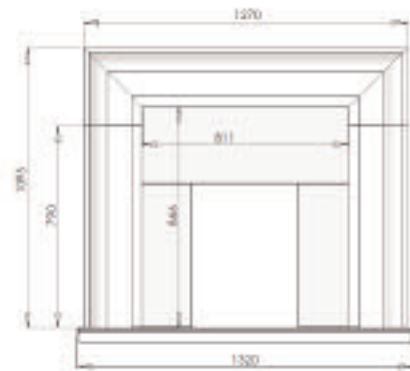

Shawbury

The Shawbury from Fireline in Polar White micro marble is a bold surround that will make an impression in the room. Shown above with a Matchless Heat Machine DV gas fire.

Knighton

Simply traditional, the Knighton surround is subtle and elegant. Finished in Polar White micro marble and shown with a Matchless Heat Machine high efficiency glass fronted gas fire.