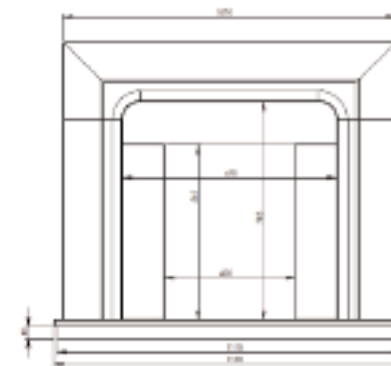

Exclusive Range available from
your local independent Fireline retailer.

© Fireline 2009 copyright protected , all designs are registered and will be vigorously defended

fireline™
www.fireline.co.uk